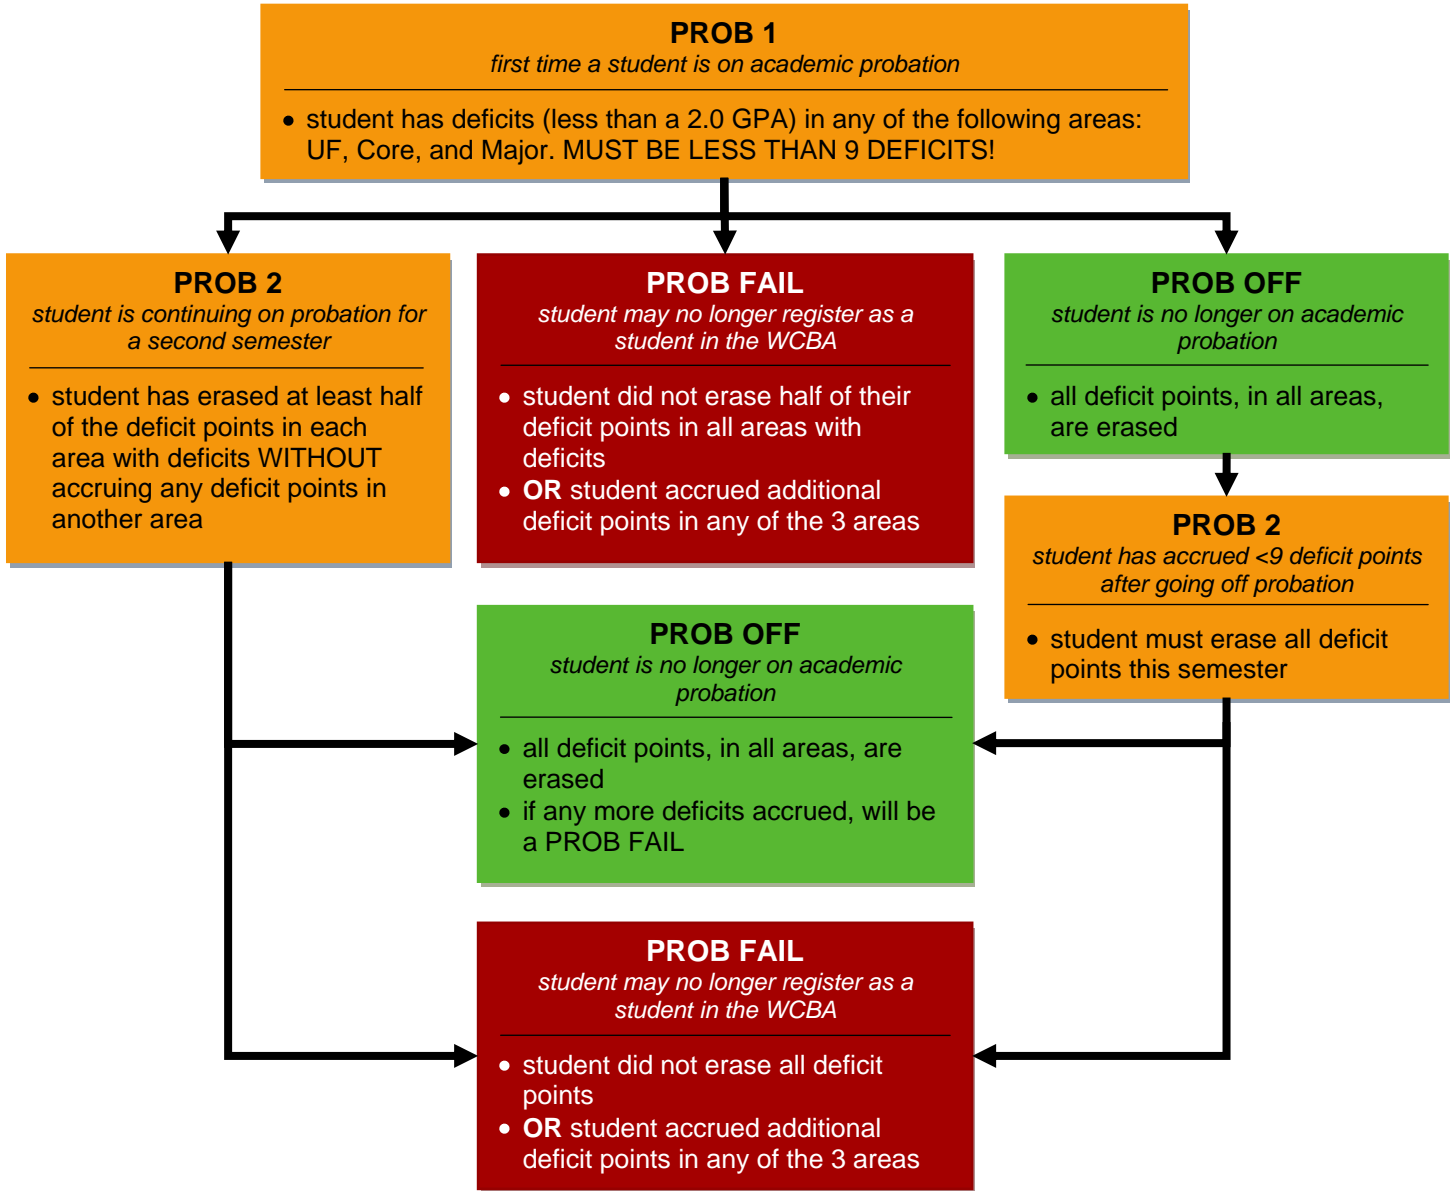

College Suspension (C SUSPEND)
student may no longer register as a student in the WBCA

- student has 9 or greater deficits in any of the following areas: UF GPA, Core GPA, or Major GPA

Deficit Point Scale

Grade Deficits	accruing deficit points							erasing deficit points				
	E	D-	D	D+	C-	C	C+	B-	B	B+	A-	A
	-2	-1.33	-1	-0.67	-0.33	0	0.33	0.67	1	1.33	1.67	2
3Cr	-6	-3.99	-3	-2.01	-0.99	0	0.99	2.01	3	3.99	5.01	6
4Cr	-8	-5.32	-4	-2.68	-1.32	0	1.32	2.68	4	5.32	6.68	8

Calculation: (Deficit points from grade in course) x (# Credits) = (# Deficit points)
 Example: **D-** in FIN3403: **-1.33** x **4** = **-5.32**