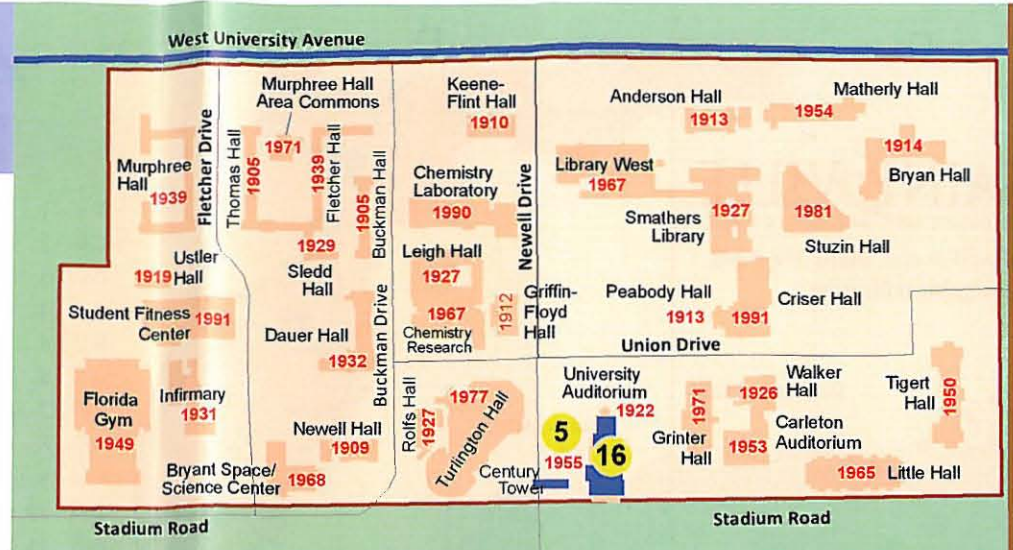

University of Florida

ATTRACTIONS

1. Alfred A. Ring Tennis Pavillion
2. Bat House
3. Baughman Meditation Center
4. Butterfly Rainforest
5. Century Tower
6. Florida Field at Ben Hill Griffin Stadium
7. Florida Museum of Natural History
8. Gator Band Shell
9. McKethan Baseball Stadium
10. Percy Beard Track Field
11. Phillips Center for the Performing Arts
12. Reitz Union
13. Samuel P. Harn Museum of Art
14. Shands Hospital
15. Stephen C. O'Connell Center
16. University Auditorium
17. University Golf Course Clubhouse
18. University Historic District
19. University Hotel & Conference Center
20. University Music Building
21. University President's Residence
22. University Gallery

Legend

- Attractions (Blue icon)
- University Campus (Orange)
- Historic District (Red outline)
- Trails (Blue icon)
- Wooded & Wetland Areas (Green)
- City of Gainesville (Light Green)
- Lakes (Blue)

Map created by Jimmy Collins, Alachua County Growth Management