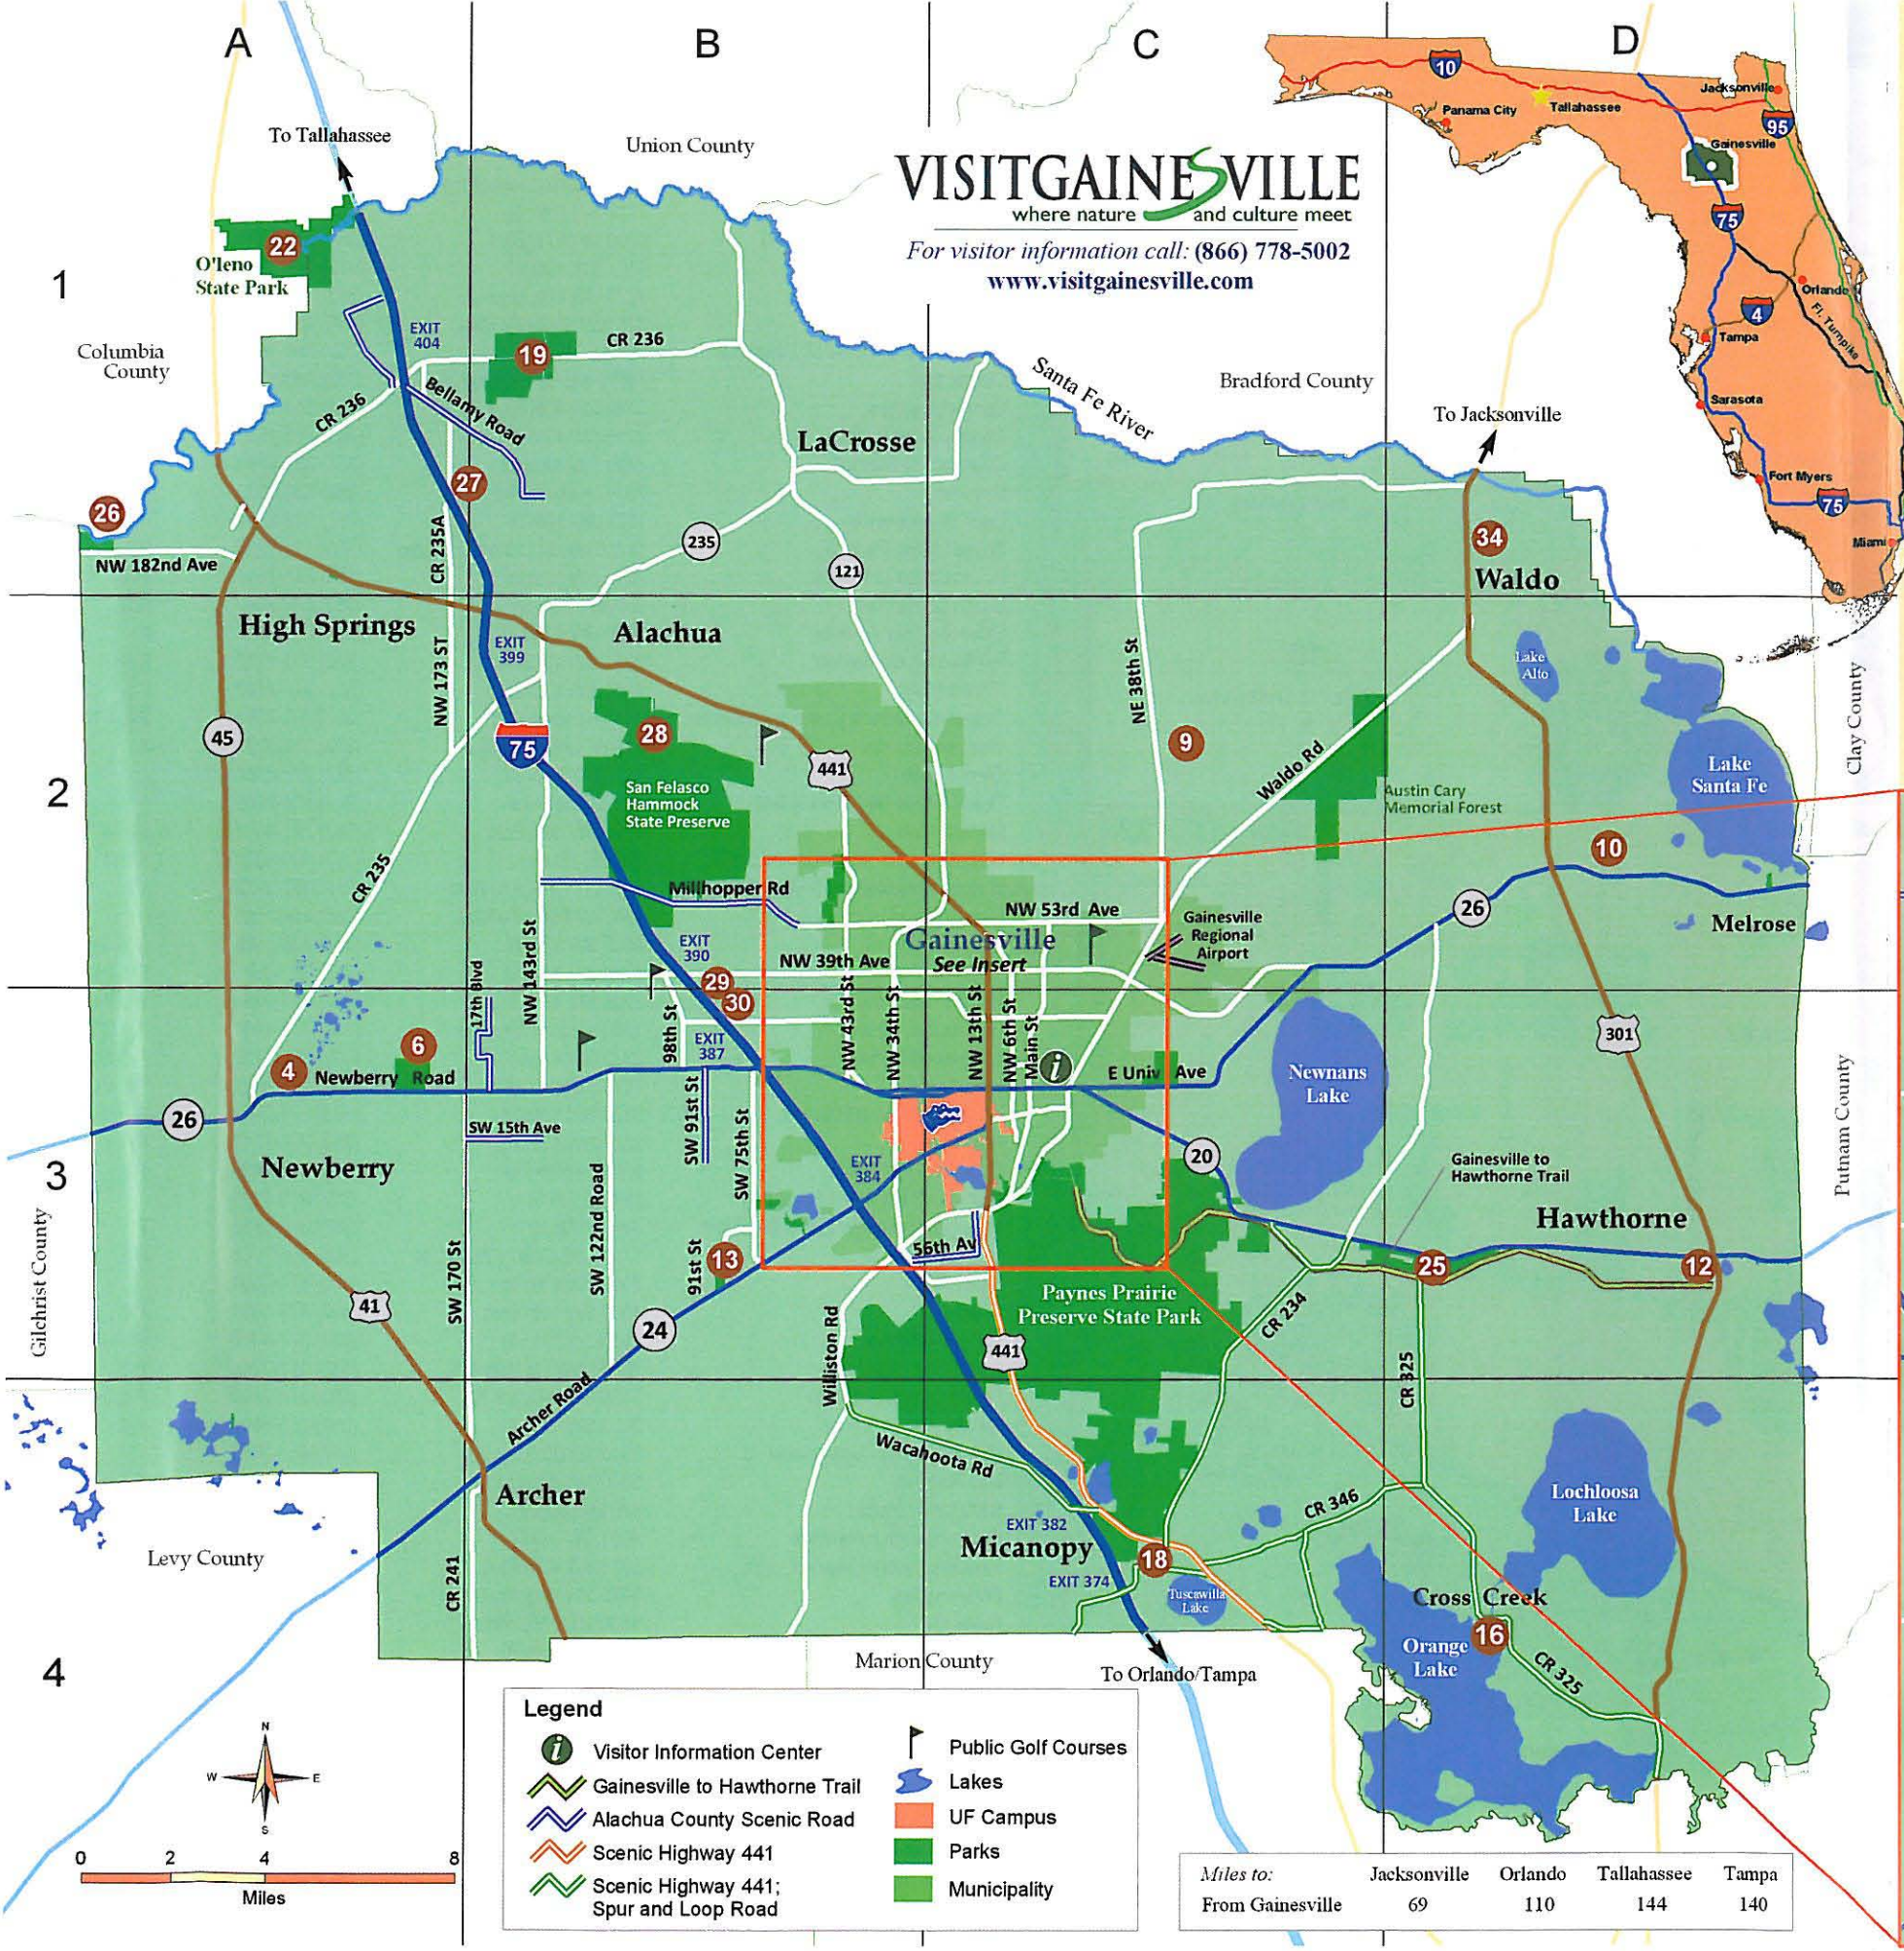

VISITGAINESVILLE
where nature and culture meet
For visitor information call: (866) 778-5002
www.visitgainesville.com

Alachua County, Florida

ATTRACTIONS

C-3	1. Biven's Arm Park	Gainesville	B-1	19. Mill Creek Preserve
C-3	2. Boulware Springs Park	Gainesville	C-3	20. Morningside Nature Center
B-3	3. Butterfly Rainforest	Gainesville	B-3	21. Oaks Mall
A-3	4. Canterbury Equestrian Showplace		A-1	22. O'Leno State Park
B-2	5. Devil's Millhopper	Gainesville	C-3	23. Paynes Prairie Preserve State Park
A-3	6. Dudley Farm State Park		B-3	24. Phillips Center for the Performing Arts
B-3	7. FL. Museum of Natural History	Gainesville	D-3	25. Phifer Flatwoods Preserve
B-3	8. Gainesville Community Playhouse	Gainesville	A-1	26. Poe Springs Park
C-2	9. Gainesville Raceway		A-1	27. Retirement Home for Horses
D-2	10. Greathouse Butterfly Farm		B-2	28. San Felasco Hammock
B-3	11. Harn Museum of Art	Gainesville	B-3	29. Santa Fe College Teaching Zoo
D-3	12. Hawthorne Museum and Cultural Center		B-3	30. Santa Fe College Planetarium
B-3	13. Historic Haile Homestead		C-3	31. Sweetwater Preserve
C-3	14. Hippodrome State Theatre	Gainesville	C-3	32. The Thomas Center
B-3	15. Kanapaha Botanical Gardens	Gainesville	B-3	33. Veteran's Memorial Park
D-4	16. Marjorie K. Rawlings State Park		D-1	34. Waldo Farmer's and Flea Market
C-3	17. Matheson Museum	Gainesville	B-3	35. Westside Park
C-4	18. Micanopy Historical Society Museum