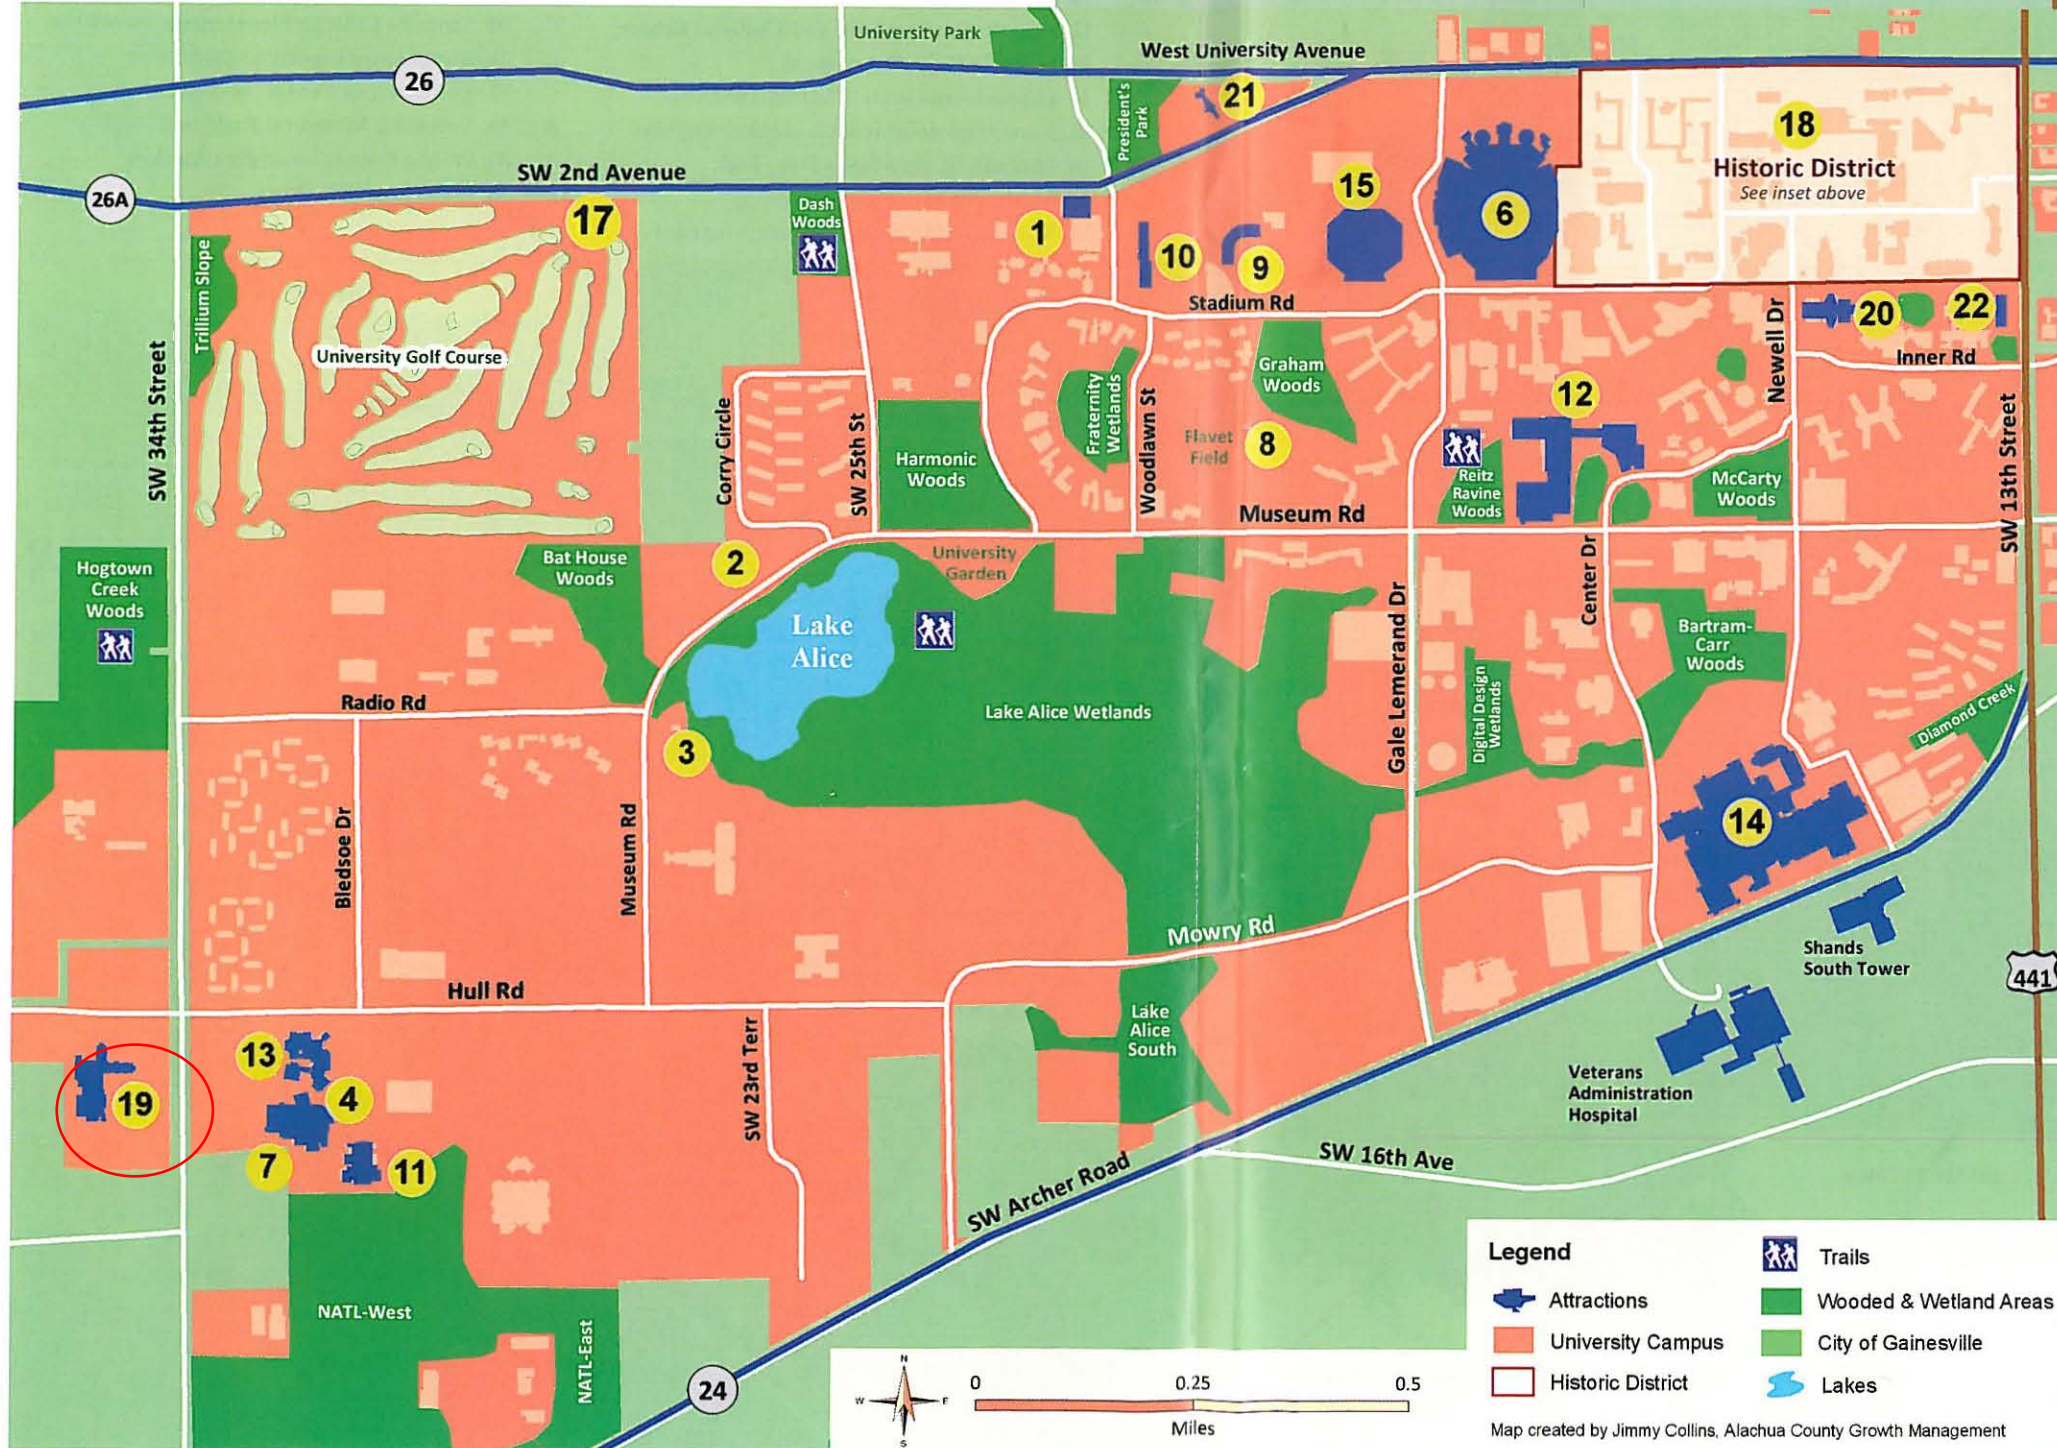

University of Florida

ATTRACTIONS

1. Alfred A. Ring Tennis Pavillion
2. Bat House
3. Baughman Meditation Center
4. Butterfly Rainforest
5. Century Tower
6. Florida Field at Ben Hill Griffin Stadium
7. Florida Museum of Natural History
8. Gator Band Shell
9. McKethan Baseball Stadium
10. Percy Beard Track Field
11. Phillips Center for the Performing Arts
12. Reitz Union
13. Samuel P. Harn Museum of Art
14. Shands Hospital
15. Stephen C. O'Connell Center
16. University Auditorium
17. University Golf Course Clubhouse
18. University Historic District
19. University Hotel & Conference Center
20. University Music Building
21. University President's Residence
22. University Gallery

Legend

- Attractions (Blue icon)
- University Campus (Orange)
- Historic District (Red outline)
- Trails (Blue icon)
- Wooded & Wetland Areas (Green)
- City of Gainesville (Light Green)
- Lakes (Blue)

Map created by Jimmy Collins, Alachua County Growth Management